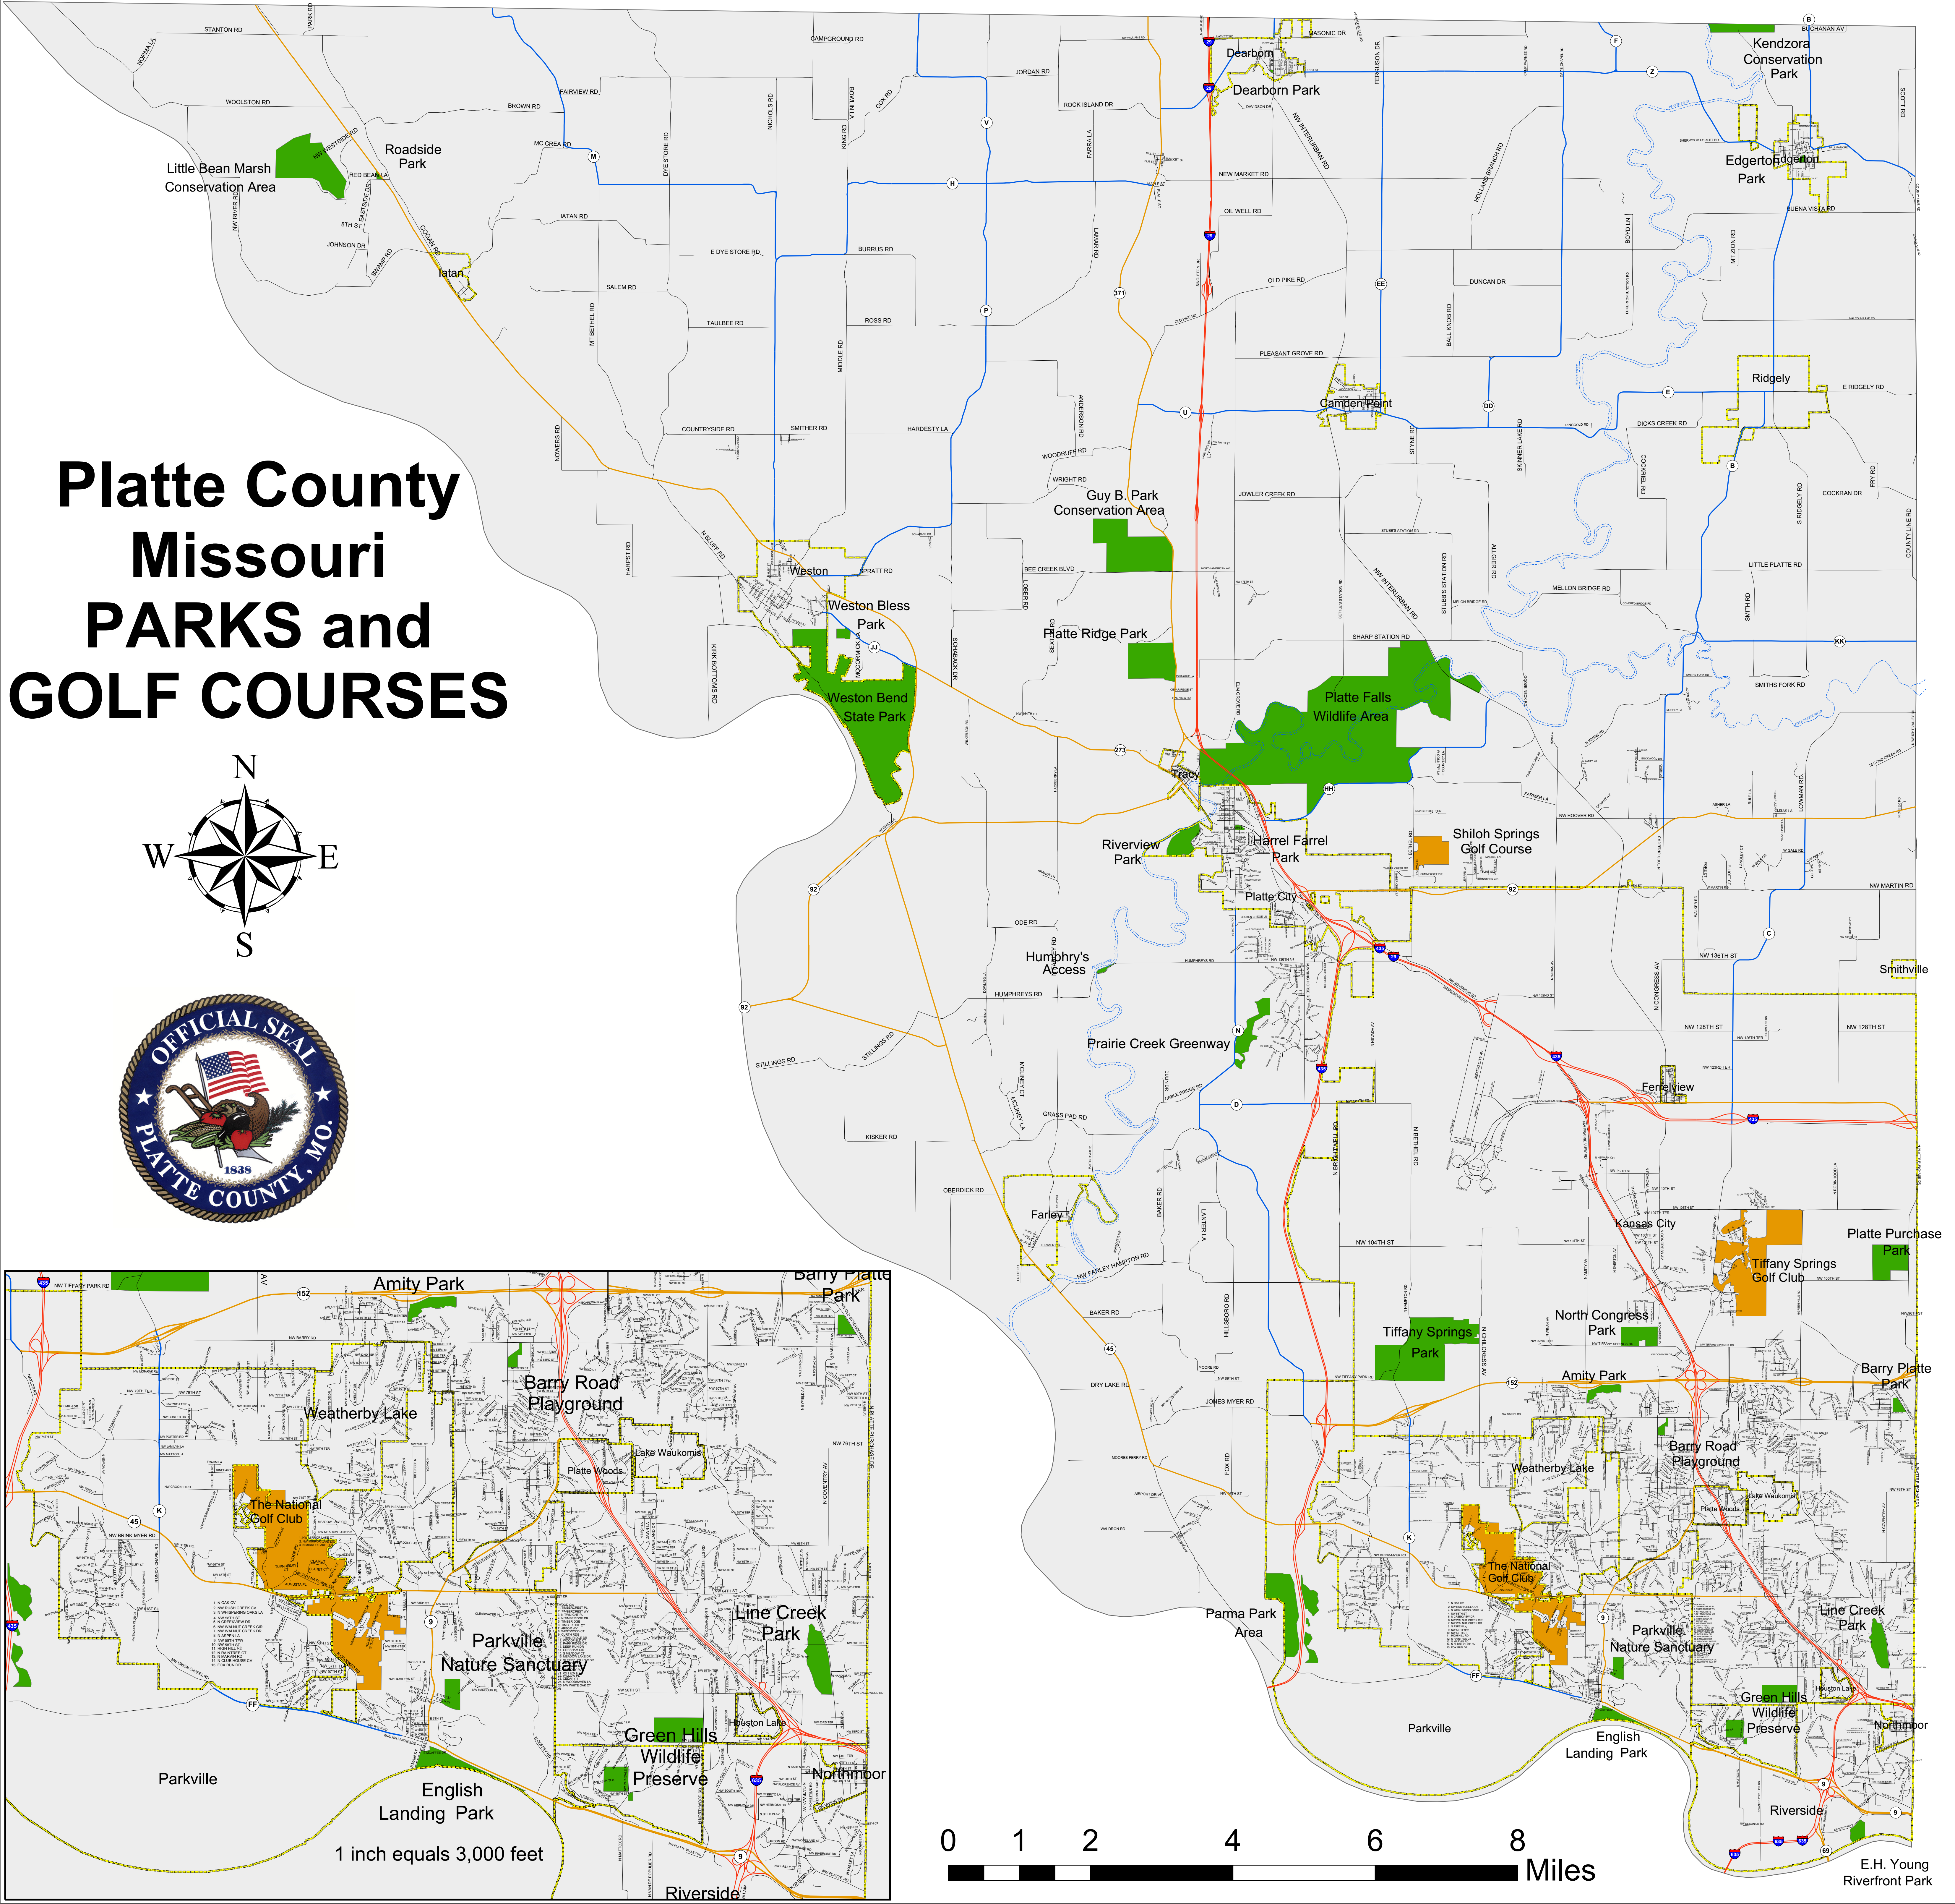

Platte County Missouri PARKS and GOLF COURSES

1 inch equals 3,000 feet

0 1 2 4 6 8 Miles

E.H. Young
Riverfront Park